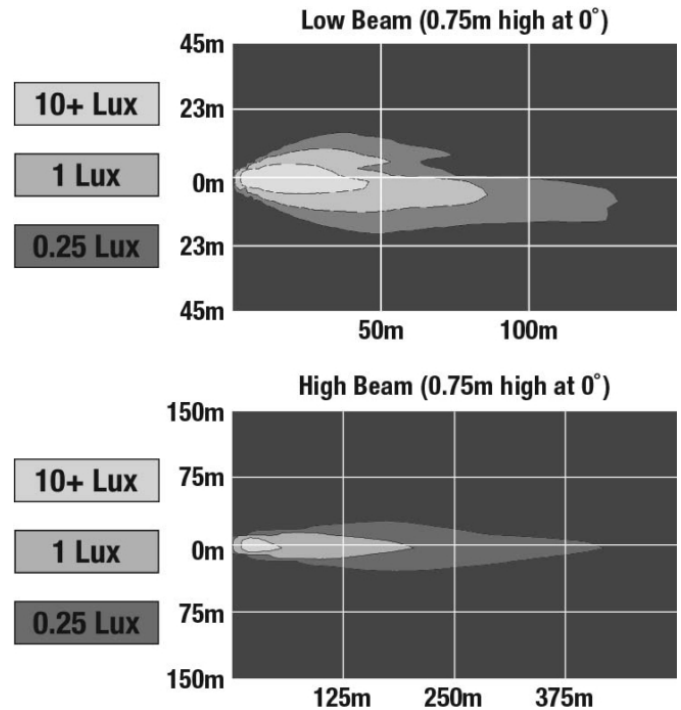

## PHOTOMETRIC SPECIFICATIONS

<b>Raw Lumen Output</b>	2895 (High Beam); 1200 (Low Beam)
<b>Effective Lumen Output</b>	1020 (High Beam); 614 (Low Beam)
<b>Candela Output</b>	50400 (High Beam); 26690 (Low Beam)
<b>Nominal LED Color Temperature</b>	5000 K
<b>Beam Pattern(s)</b>	Forward Lighting - Daytime Running Light Forward Lighting - High Beam (DOT) Forward Lighting - Low Beam (DOT) Signalization - Front Position Signalization - Marker Signalization - Turn (Front)