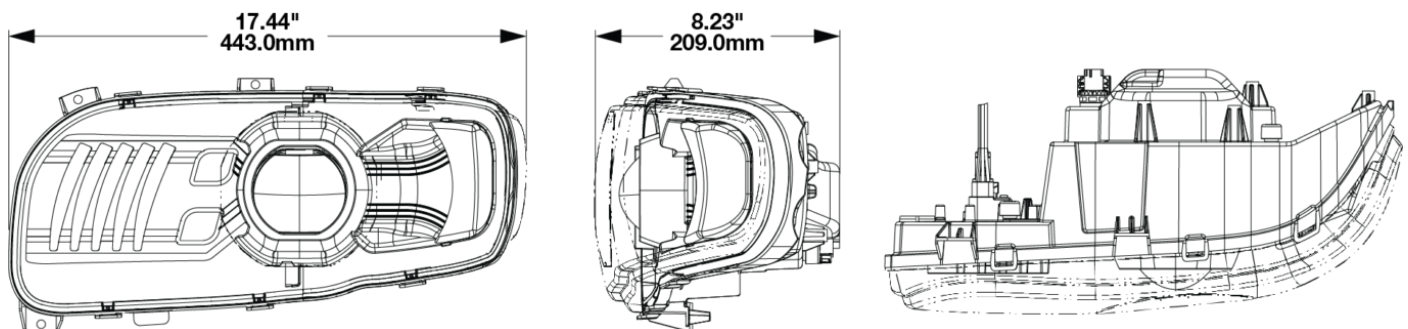

PRODUCT DIMENSIONS

Print date: 2024-08-11

© 2024 J.W. Speaker Corporation • Germantown, WI U.S.A.
www.jwspeaker.com • speaker@jwspeaker.com • 262.251.6660

J.W. SPEAKER
Engineered. Lighting. Solutions.